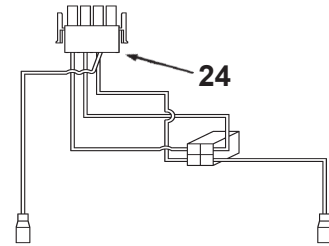

COMMERCIAL TANK TYPE WATER HEATER

REPLACEMENT PARTS LIST

**MODELS SBD71120NE - SBD100400NE/A:
STANDARD AND ASME (A)
SERIES 118, 119**

Damper Drive Assembly

Harness - Control

Gas Valve - Natural

Gas Valve - LP

Control Thermostat

On Off Switch

Honeywell Control Ignition Module

ITEM	PARTS DESCRIPTION	SBD71120NE	SBD81154NE	SBD81180NE	SBD100199NET	SBD100199NE
------	-------------------	------------	------------	------------	--------------	-------------